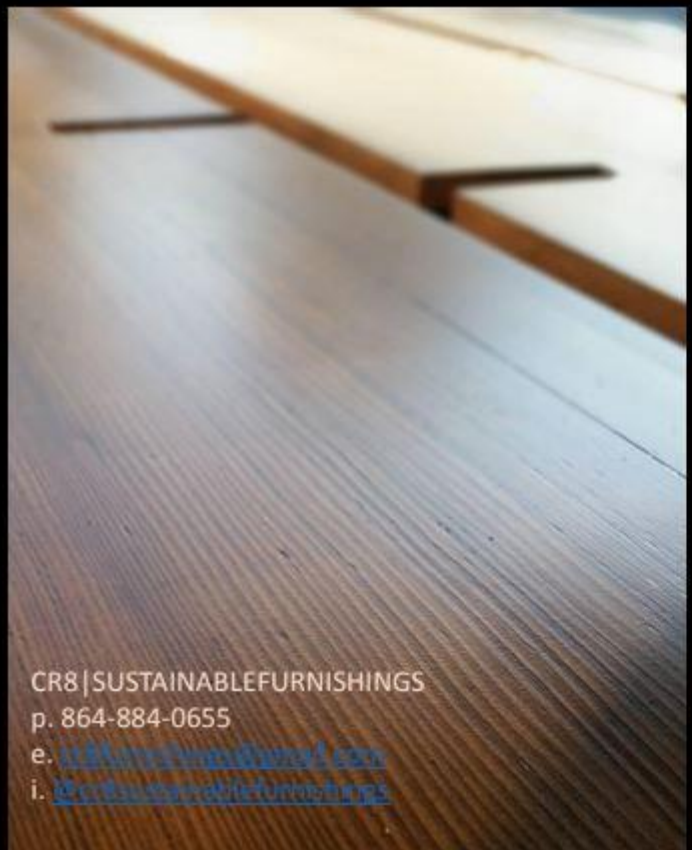

The Affrilachian Artist Project celebrates that diversity, especially as it relates to the visual arts!

STUDIO **H** DESIGNS
PRESENTS

C
R 8

sustainable
furnishings

J D HARRISON

furniture maker

CR8 | SUSTAINABLE FURNISHINGS
p. 864-884-0655
e. info@sustainablefurnishings.com
i. www.sustainablefurnishings.com